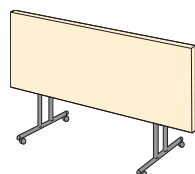

flit op tables 730mm high

rectangular/square

HFT6SQ	w675mm
HFT7SQ	w750mm
HFT6RC	w1350mm
HFT7RC	w1500mm