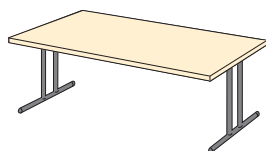

harley standard | summary

foldaway tables 730mm high

rectangular/square

HFS6SQ	w675mm
HFS7SQ	w750mm
HFS6RC	w1350mm
HFS7RC	w1500mm