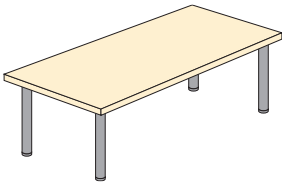

conference

form and function
achieved with quiet
understatement

Senator Conference Furniture is produced from the finest materials to cater for the most discerning buyer.

It conforms with BS4875 - Strength and Stability of Office Furniture; without losing its classical appearance. All tables with edge detail 1/2/3 are 38mm thick for strength and durability. Traditional tables are offered with a choice of four alternative solid hardwood edge profiles. Circular tables and edge detail tables are manufactured from 36mm thick veneered MDF (medium density fibreboard).

Complementary two and three door credenzas are available with shelves; or alternatively with drinks cabinet and fridge. In

addition to credenzas there is also a tall storage unit. Credenzas and storage units are manufactured with matching 38mm thick tops, veneers and edge profiles.

Conference tables are offered with a choice of four top shapes, rectangular, D end, boat or circular. A choice of four alternative solid hardwood edge profiles, pencil round, grooved, radius or cut back and a selection of four table base frames, gullwing, round leg, elliptical leg or Intrigue base.

conference | summary

rectangular 730mm high

CM1810R	w1800mm	d1000mm
CM1812R	w1800mm	d1200mm
CM2410R	w2400mm	d1000mm
CM2412R	w2400mm	d1200mm

d end 730mm high

CG1810D	w1800mm	d1000mm
CG1812D	w1800mm	d1200mm
CG2410D	w2400mm	d1000mm
CG2412D	w2400mm	d1200mm