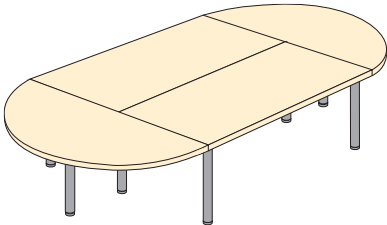

Complementary two and three door credenzas are available with shelves; or alternatively with drinks cabinet and fridge. In

addition to credenzas there is also a tall storage unit. Credenzas and storage units are manufactured with matching 38mm thick tops, veneers and edge profiles.

Conference tables are offered with a choice of four top shapes, rectangular, D end, boat or circular. A choice of four alternative solid hardwood edge profiles, pencil round, grooved, radius or cut back and a selection of four table base frames, gullwing, round leg, elliptical leg or Intrigue base.

conference | summary

rectangular 730mm high

CM1810R	w1800mm	d1000mm
CM1812R	w1800mm	d1200mm
CM2410R	w2400mm	d1000mm
CM2412R	w2400mm	d1200mm

d end 730mm high

CG1810D	w1800mm	d1000mm
CG1812D	w1800mm	d1200mm
CG2410D	w2400mm	d1000mm
CG2412D	w2400mm	d1200mm

boat 730mm high

IN1812B	w1800mm	d1200mm
IN2412B	w2400mm	d1200mm

round leg base 730mm high

CM4020	w4000mm	d2000mm
CM6020	w6000mm	d2000mm

intrigue base

IN12C 1200mm dia x h730mm

AJV481 w1500mm dia.

AJV460	w1800mm	d900mm
AJV460	w2400mm	d1000mm
AJV460	w3000mm	d1000mm