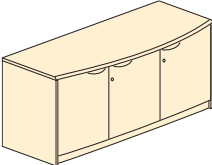

Complementary two and three door credenzas are available with shelves; or alternatively with drinks cabinet and fridge. In

addition to credenzas there is also a tall storage unit. Credenzas and storage units are manufactured with matching 38mm thick tops, veneers and edge profiles.

boat 730mm high

IN1812B	w1800mm	d1200mm
IN2412B	w2400mm	d1200mm

round leg base 730mm high

CM4020	w4000mm	d2000mm
CM6020	w6000mm	d2000mm

intrigue base

IN12C 1200mm dia x h730mm

AJV481 w1500mm dia.

AJV460	w1800mm	d900mm
AJV460	w2400mm	d1000mm
AJV460	w3000mm	d1000mm

credenzas

2 door

CCR2
w1000 x d600/610 x h743mm

2 door bow front

CCR2B
w1000 x d600/610 x h743mm

3 door & 3 door drinks cabinet

CCR3
w1500 x d600/610 x h743mm
CCR3DC
w1500 x d600/610 x h743mm

3 door bow front & 3 door bow front drinks cabinet