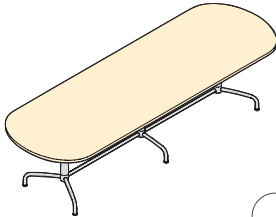

Complementary two and three door credenzas are available with shelves; or alternatively with drinks cabinet and fridge. In

addition to credenzas there is also a tall storage unit. Credenzas and storage units are manufactured with matching 38mm thick tops, veneers and edge profiles.

Conference tables are offered with a choice of four top shapes, rectangular, D end, boat or circular. A choice of four alternative solid hardwood edge profiles, pencil round, grooved, radius or cut back and a selection of four table base frames, gullwing, round leg, elliptical leg or Intrigue base.

conference | summary

rectangular 730mm high

CM1810R	w1800mm	d1000mm
CM1812R	w1800mm	d1200mm
CM2410R	w2400mm	d1000mm
CM2412R	w2400mm	d1200mm

d end 730mm high

CG1810D	w1800mm	d1000mm
CG1812D	w1800mm	d1200mm
CG2410D	w2400mm	d1000mm
CG2412D	w2400mm	d1200mm

boat 730mm high

IN1812B	w1800mm	d1200mm
IN2412B	w2400mm	d1200mm

round leg base 730mm high

CM4020	w4000mm	d2000mm
CM6020	w6000mm	d2000mm

intrigue base

IN12C 1200mm dia x h730mm

AJV481 w1500mm dia.

AJV460	w1800mm	d900mm
AJV460	w2400mm	d1000mm
AJV460	w3000mm	d1000mm