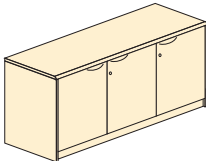

Complementary two and three door credenzas are available with shelves; or alternatively with drinks cabinet and fridge. In

addition to credenzas there is also a tall storage unit. Credenzas and storage units are manufactured with matching 38mm thick tops, veneers and edge profiles.

boat 730mm high

IN1812B	w1800mm	d1200mm
IN2412B	w2400mm	d1200mm

round leg base 730mm high

CM4020	w4000mm	d2000mm
CM6020	w6000mm	d2000mm

intrigue base

IN12C 1200mm dia x h730mm

AJV481 w1500mm dia.

AJV460	w1800mm	d900mm
AJV460	w2400mm	d1000mm
AJV460	w3000mm	d1000mm

credenzas

2 door

CCR2
w1000 x d600/610 x h743mm

2 door bow front

CCR2B
w1000 x d600/610 x h743mm

3 door & 3 door drinks cabinet

CCR3
w1500 x d600/610 x h743mm
CCR3DC
w1500 x d600/610 x h743mm

3 door bow front & 3 door bow front drinks cabinet